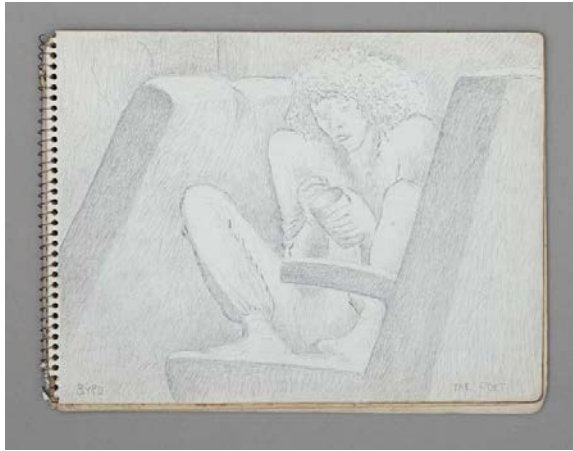

DAVID BYRD
SK6 002R (AUCTION HALL NIGHT SCENE), date unknown
Graphite on paper
9 x 12 inches
$900

DAVID BYRD
SK8 019R (*GIRL IN CHAIR*), date unknown
Graphite on paper
9 x 12 inches
$900